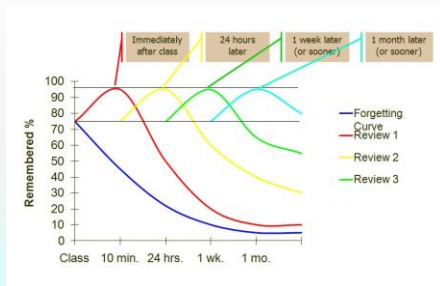

恰當適應行為

2015/1/28

黃敏初醫生

19

睡眠

How much sleep do you really need?

Age	Sleep needs
Newborns (0–2 months)	12 to 18 hours
Infants (3–11 months)	14 to 15 hours
Toddlers (1–3 years)	12 to 14 hours
Preschoolers (3–5 years)	11 to 13 hours
School-age children (5–10 years)	10 to 11 hours
Teens (10–17 years)	8.5 to 9.25 hours
Adults	7 to 9 hours

2015/1/28

黃敏初醫生

20

記憶力

2015/1/28

黃敏初醫生

21

生命之瓶

2015/1/28

黃敏初醫生

22

時間管理

2015/1/28

黃敏初醫生

23

學習金字塔

2015/1/28

黃敏初醫生

24